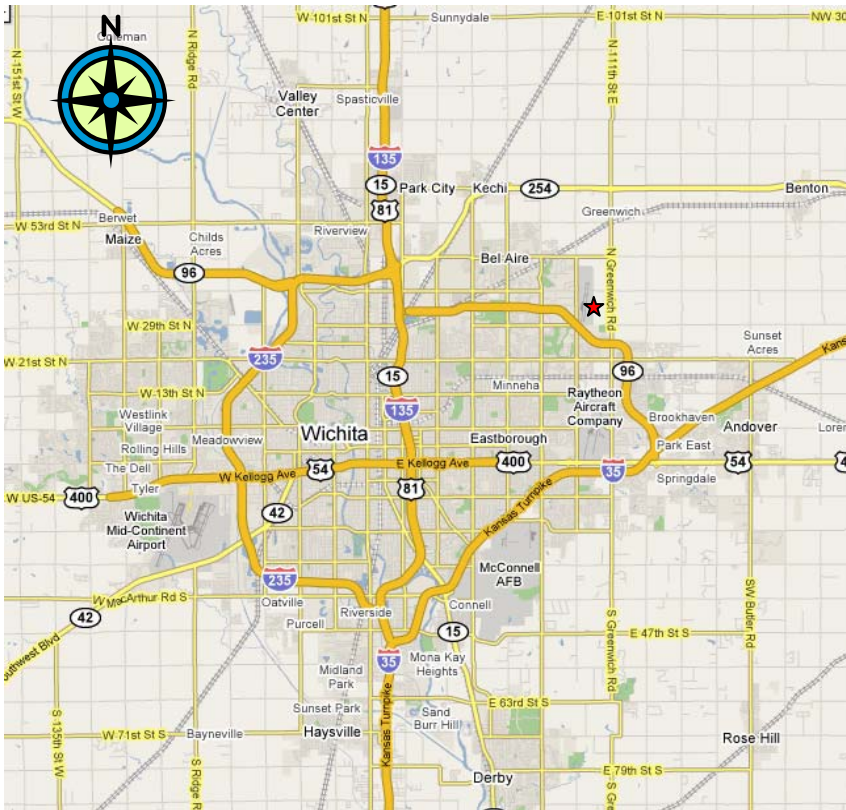

Central Plains Youth Sports

The Sports Complex is just north of Stryker Field.

The Sports Complex is at the northeast corner of the City of Wichita.