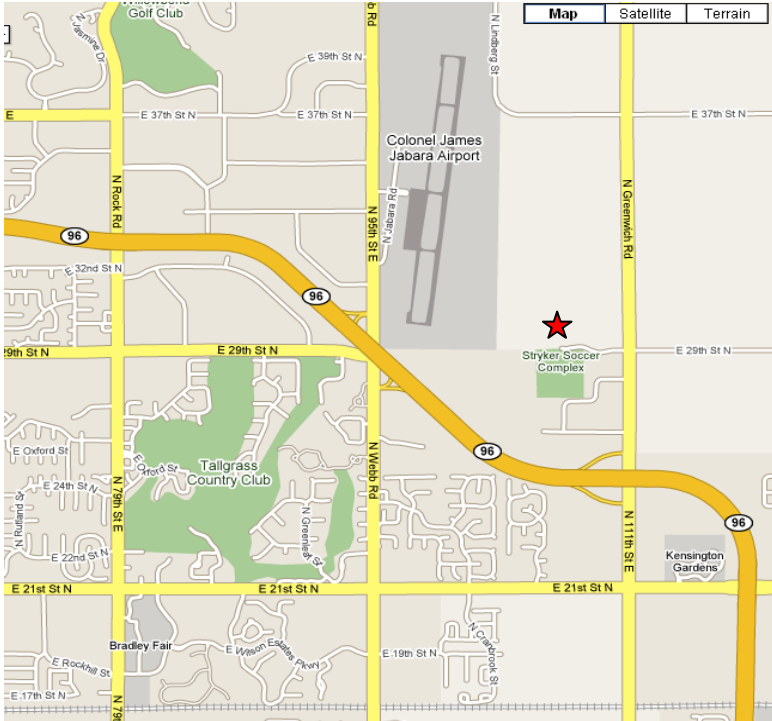

Central Plains Youth Sports

The Sports Complex is just north of Stryker Field.

The Sports Complex is at the northeast corner of the City of Wichita.